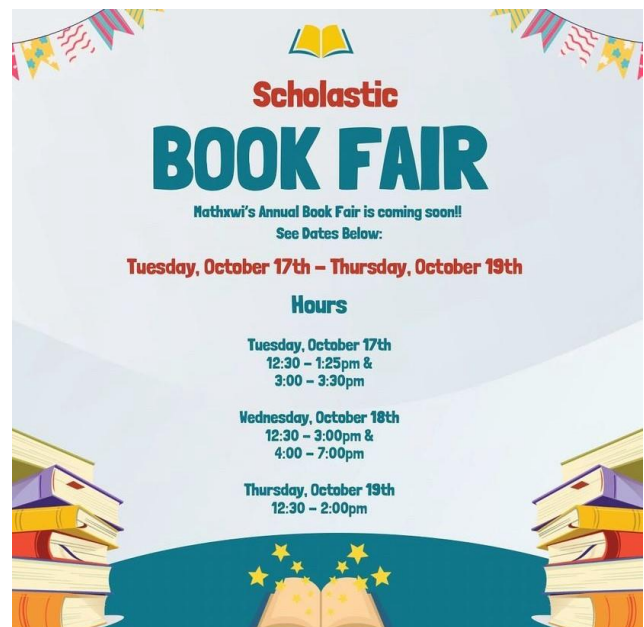

OCTOBER 13, 2023

33661 Elizabeth Avenue, Abbotsford, BC V4X 1T4 604.826.8181
mathxwi.abbyschools.ca

Empathy Interviews

Like last year, rather than the traditional parent-teacher conferences, we would like to listen and hear your voice, to better understand your child's experiences, needs and stories. You know your child best and through this sharing, we can better support your child at school and gather a more holistic picture of our school community's perspective. Your child's teacher will share ahead of time, the kinds of questions that will guide our Empathy Interviews next week.

Be sure to check out the Scholastic Book Fair next week!

Classes will be walking through the fair on Tuesday with their classes.

Hot Lunch

Orders must be made through [Munch-A-Lunch](#)

October 26 – Boston Pizza